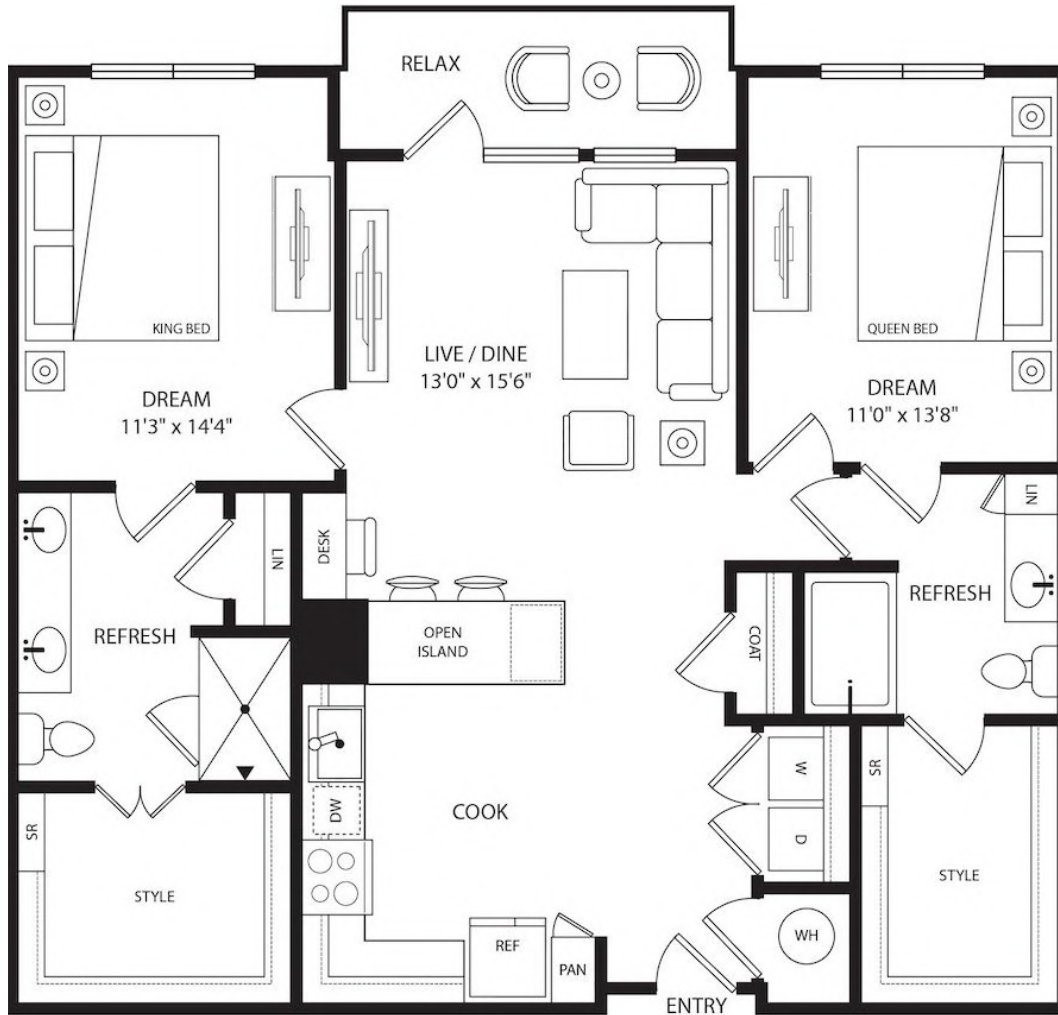

B4

2 BED / 2 BATH

1246

SQ. FT.

RYE
BUNKER HILL

4401 Bunker Hill Rd | Garland, TX 75048

www.ryebunkerhill.com

Floor plans are artist's rendering. All dimensions are approximate. Actual product and specifications may vary in dimension or detail. Not all features are available in every apartment. Prices and availability are subject to change. Please see a representative for details.