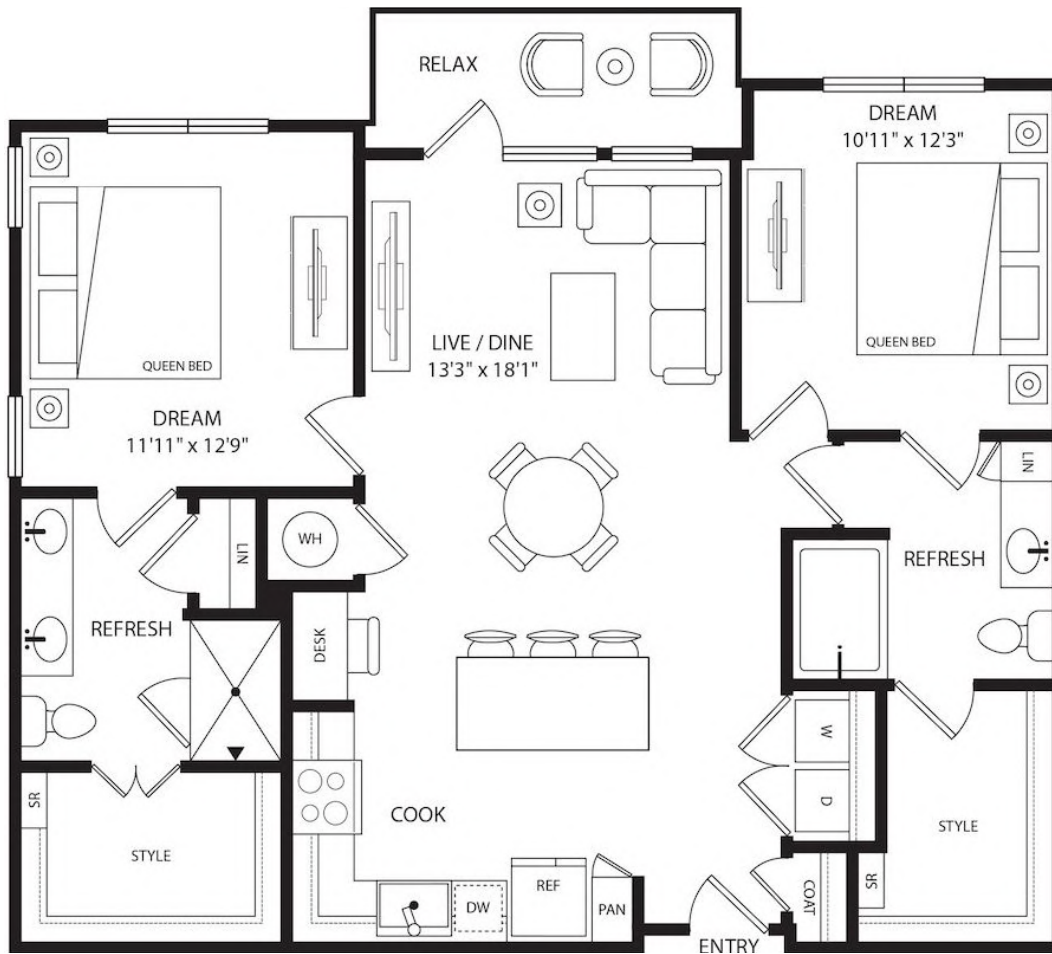

B2

1155 - 1169

2 BED / 2 BATH

SQ. FT.

RYE
BUNKER HILL

4401 Bunker Hill Rd | Garland, TX 75048

www.ryebunkerhill.com

Floor plans are artist's rendering. All dimensions are approximate. Actual product and specifications may vary in dimension or detail. Not all features are available in every apartment. Prices and availability are subject to change. Please see a representative for details.