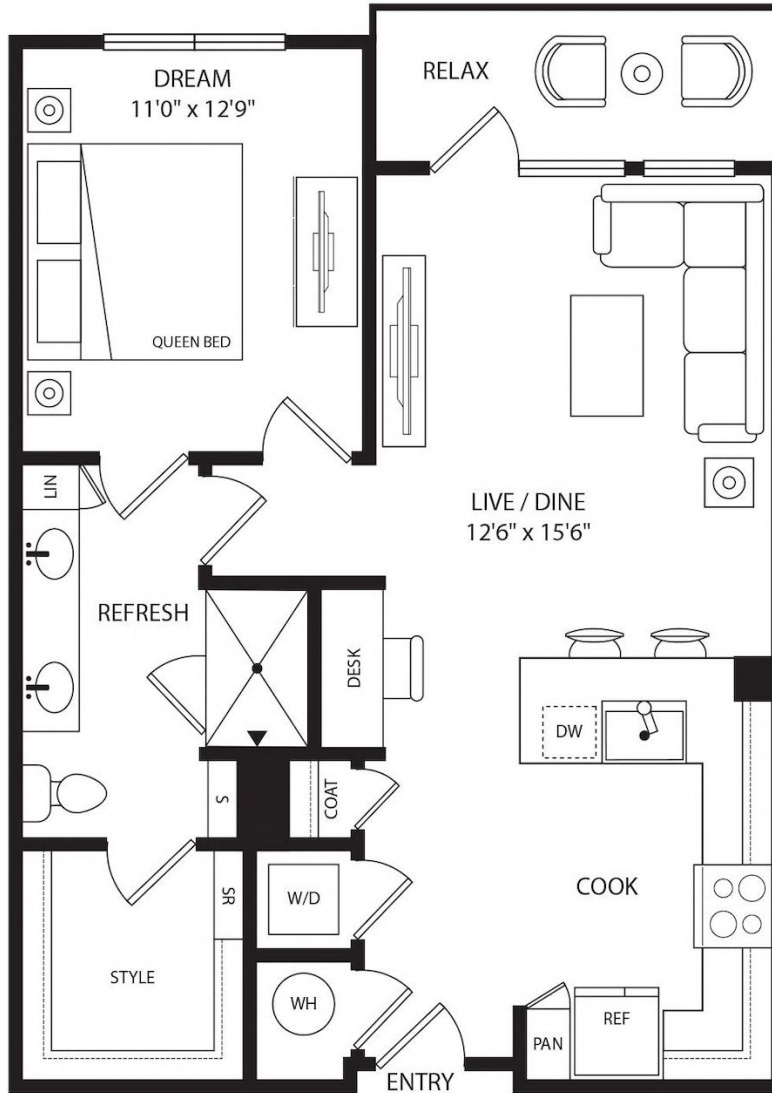

A4

1 BED / 1 BATH

795

SQ. FT.

RYE
BUNKER HILL

4401 Bunker Hill Rd | Garland, TX 75048

www.ryebunkerhill.com

Floor plans are artist's rendering. All dimensions are approximate. Actual product and specifications may vary in dimension or detail. Not all features are available in every apartment. Prices and availability are subject to change. Please see a representative for details.